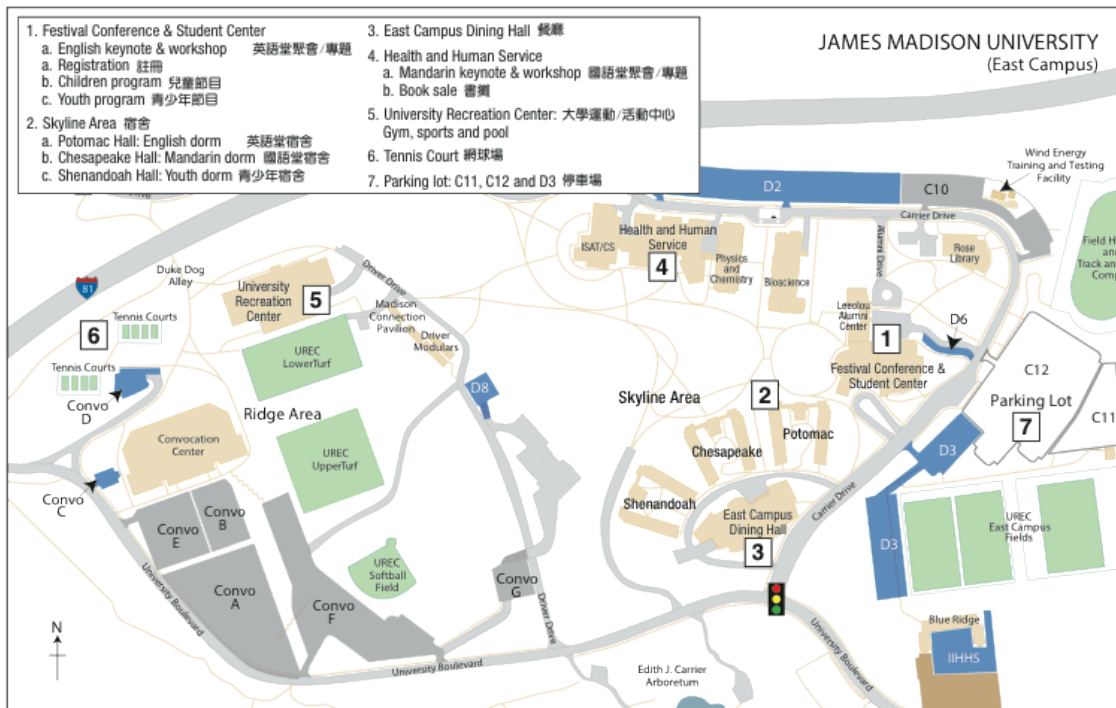

Driving Directions 行車路線

James Madison University 詹姆斯麥迪遜大學

Festival Conference and Student Center (CBCM Retreat Check-in)

1301 Carrier Dr, Harrisonburg, VA 22807

From Rockville, MD to JMU, Harrisonburg, VA (about 135 miles):

Take I-270 South → 495 South → I-66 West (65 miles) → I-81 South (on I-81 for 53 miles),

Take Exit 247A on I-81 to merge onto US-33 East/E Market St. toward Elkton (on US-33 for about 0.8 miles),

Turn right onto University Blvd. About 1 mile, JMU campus is at your right. Turn right to Carrier Drive. Proceed to designated parking spaces (C11 and C12).

Please pay attention to the church road signs.

James Madison University 詹姆斯麥迪遜大學 Campus Map