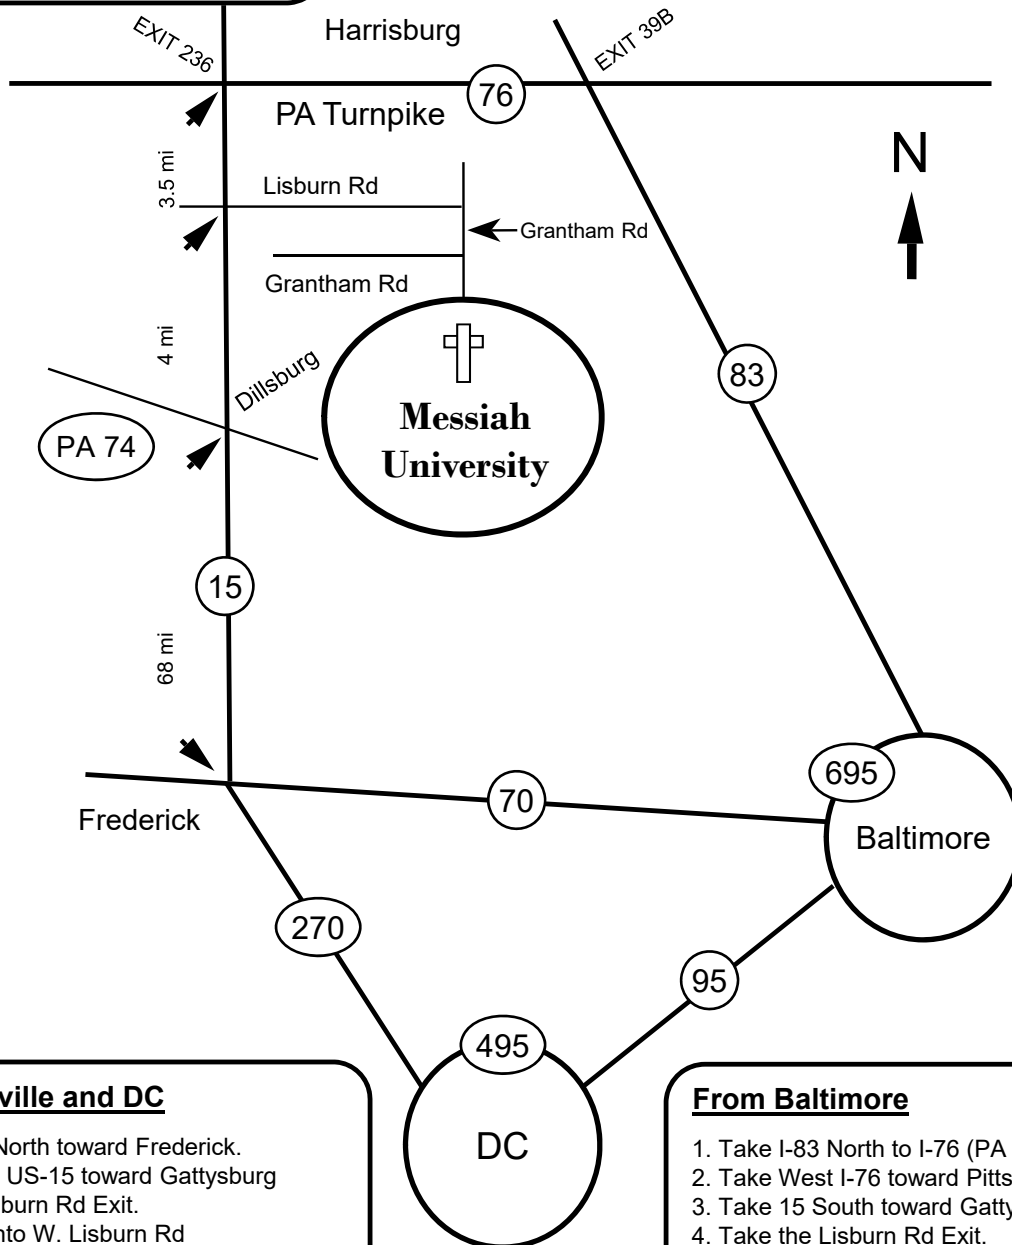

Chinese Bible Church of Maryland Cantonese Retreat at Messiah University, Mechanicsburg, PA

From West or North:

1. Take I-76 (PA Turnpike) East to Exit 236
2. Take 15 South to Gattysburg
3. Take the Lisburn Rd Exit.
4. Turn left onto W. Lisburn Rd
5. Follow W. Lisburn to the stop sign.
6. Continue straight on W. Lisburn Rd.
7. Turn right onto Grantham Rd.
8. Follow Grantham Rd straight ahead to the stop sign at the main entrance to

From Rockville and DC

1. Take I-270 North toward Frederick.
2. Continue on US-15 toward Gattysburg
3. Take the Lisburn Rd Exit.
4. Turn right onto W. Lisburn Rd
5. Follow W. Lisburn to the stop sign.
6. Continue straight on W. Lisburn Rd.
7. Turn right onto Grantham Rd.
8. Follow Grantham Rd straight ahead to the stop sign at the main entrance to the college.

From Baltimore

1. Take I-83 North to I-76 (PA Turnpike)
2. Take West I-76 toward Pittsburg
3. Take 15 South toward Gattysburg
4. Take the Lisburn Rd Exit.
5. Turn left onto W. Lisburn Rd
6. Follow W. Lisburn to the stop sign.
7. Continue straight on W. Lisburn Rd.
8. Turn right onto Grantham Rd.
9. Follow Grantham Rd straight ahead to the stop sign at the main entrance to